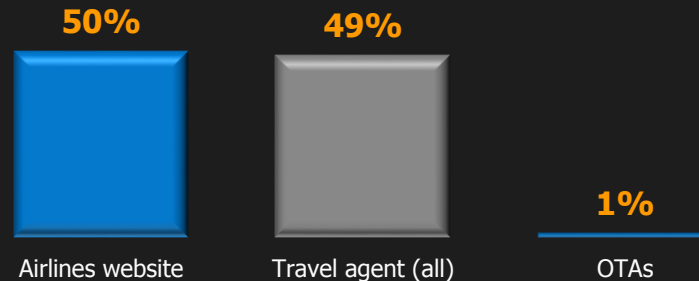

Demographics of the Chinese market @ Athens 2019 vs. 2018 (Jan to Sep) trends

Trip Purpose

Nationality vs Residency

Booking means

The "Changs"

The Chinese...

- Private or public sector
- Booking via **travel agent** (46%)

The Changs

37 & 33 years old

- Mostly holidaymakers (87%) 
- Noteworthy transfer to JTR
- **Very good purchasers** (42%, 89€) 
- Less experienced travelers (8 trips/ year)
- Average length of trip **14 days**