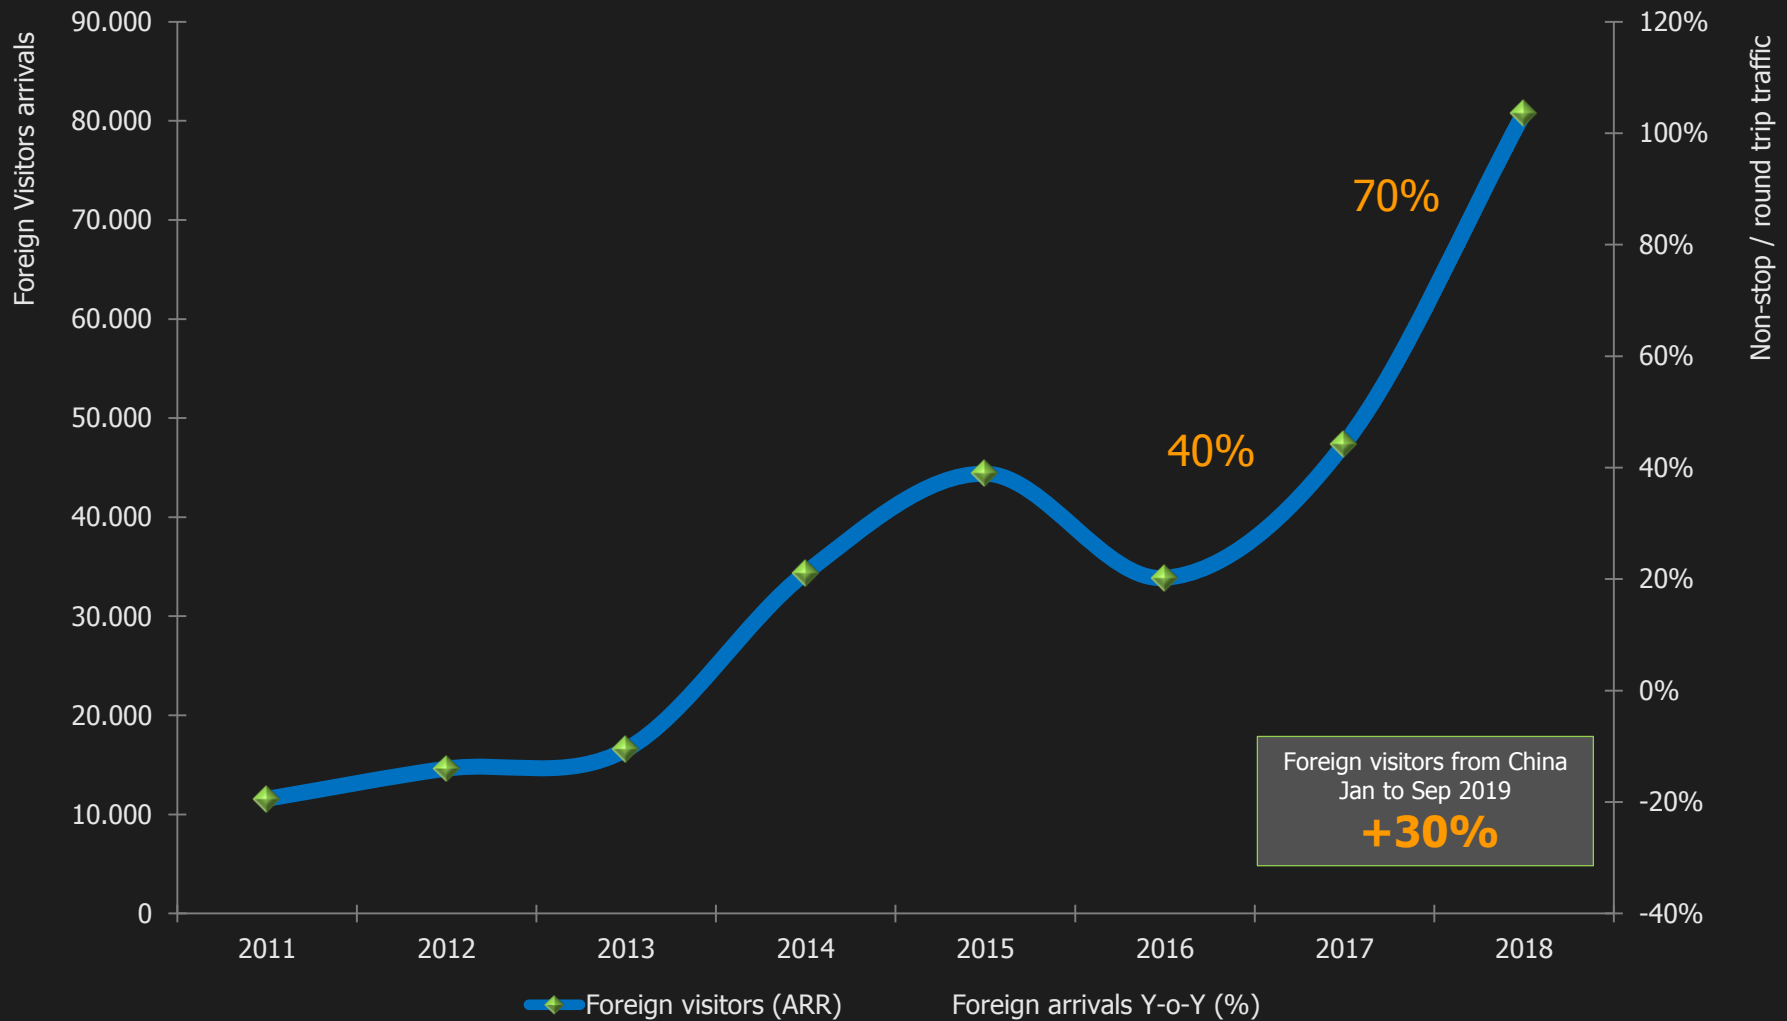

Record number in foreign visitors arrivals benefited by the introduction of non-stop service