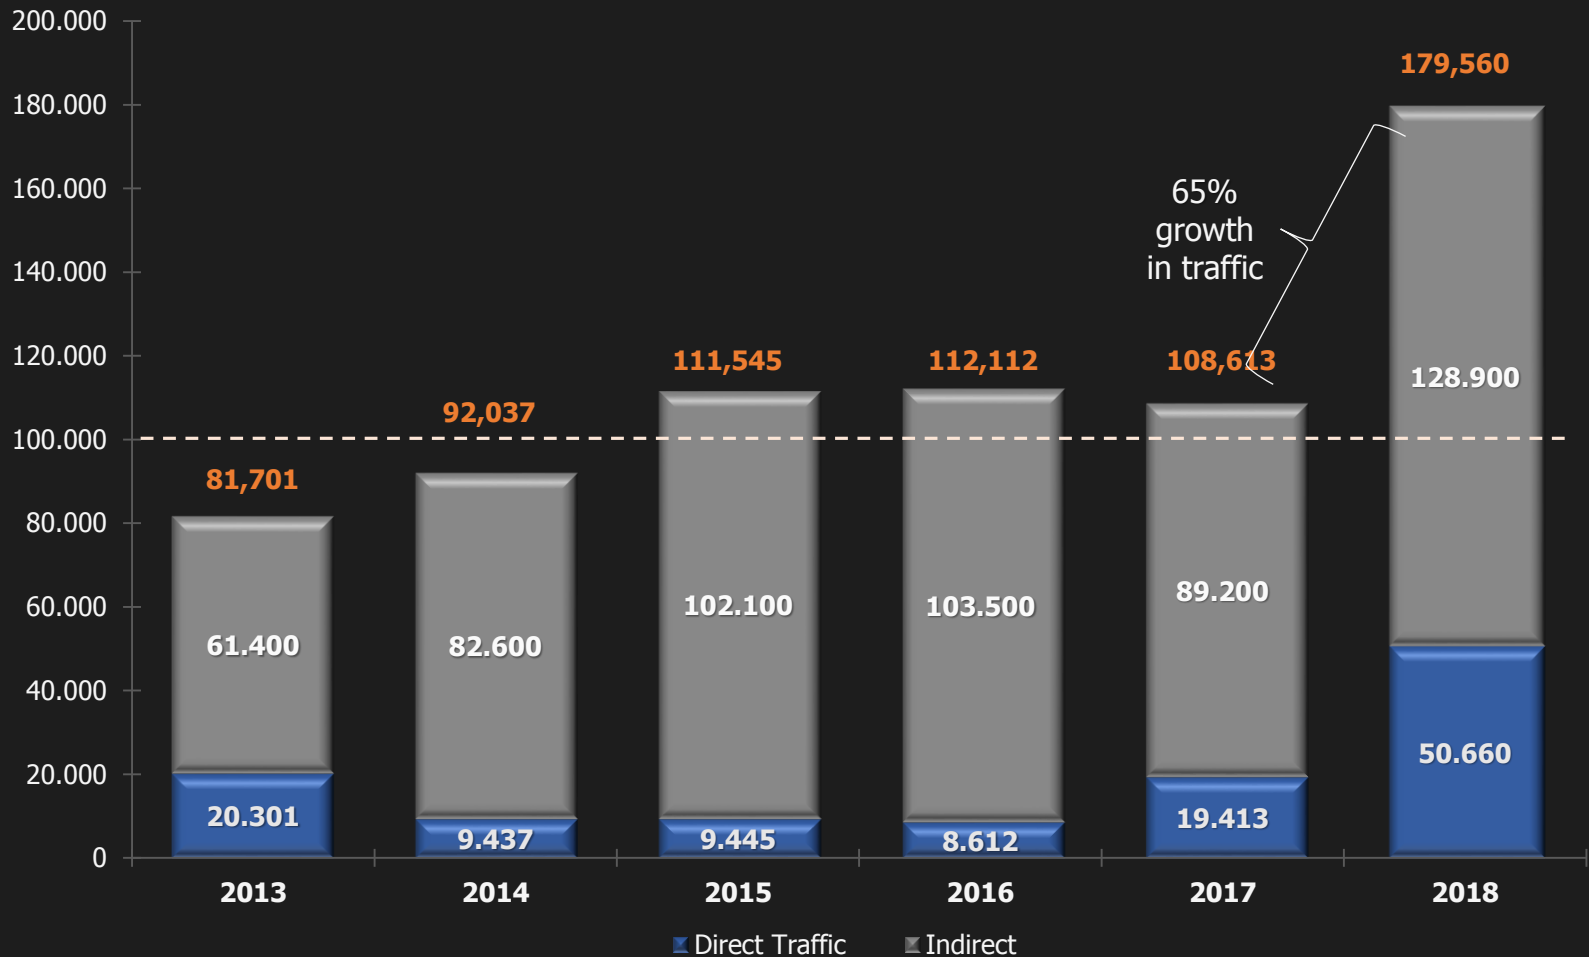

Domestic
+ 1.6%
@ 6,12mio PAX

International
+ 8.8%
@ 13,85mio PAX

Traffic Share

January to September 2019

Total pax volumes Direct & Indirect between Athens & China (major cities) from 2013 to 2018

+65% growth in 2018

9M 2019 Foreign Int'l Arrivals @ 5,2mio

an impressive growth of 11.8%

China rising to the TOP 16th market for ATH

Record number in foreign visitors arrivals benefited by the introduction of non-stop service

The Changs

37 & 33 years old

- Mostly holidaymakers (87%) 
- Noteworthy transfer to JTR
- **Very good purchasers** (42%, 89€) 
- Less experienced travelers (8 trips/ year)
- Average length of trip **14 days**