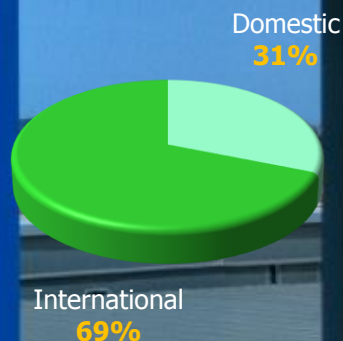

Domestic
+ 1.6%
@ 6,12mio PAX

International
+ 8.8%
@ 13,85mio PAX

Traffic Share

January to September 2019

Total pax volumes Direct & Indirect between Athens & China (major cities) from 2013 to 2018

+65% growth in 2018