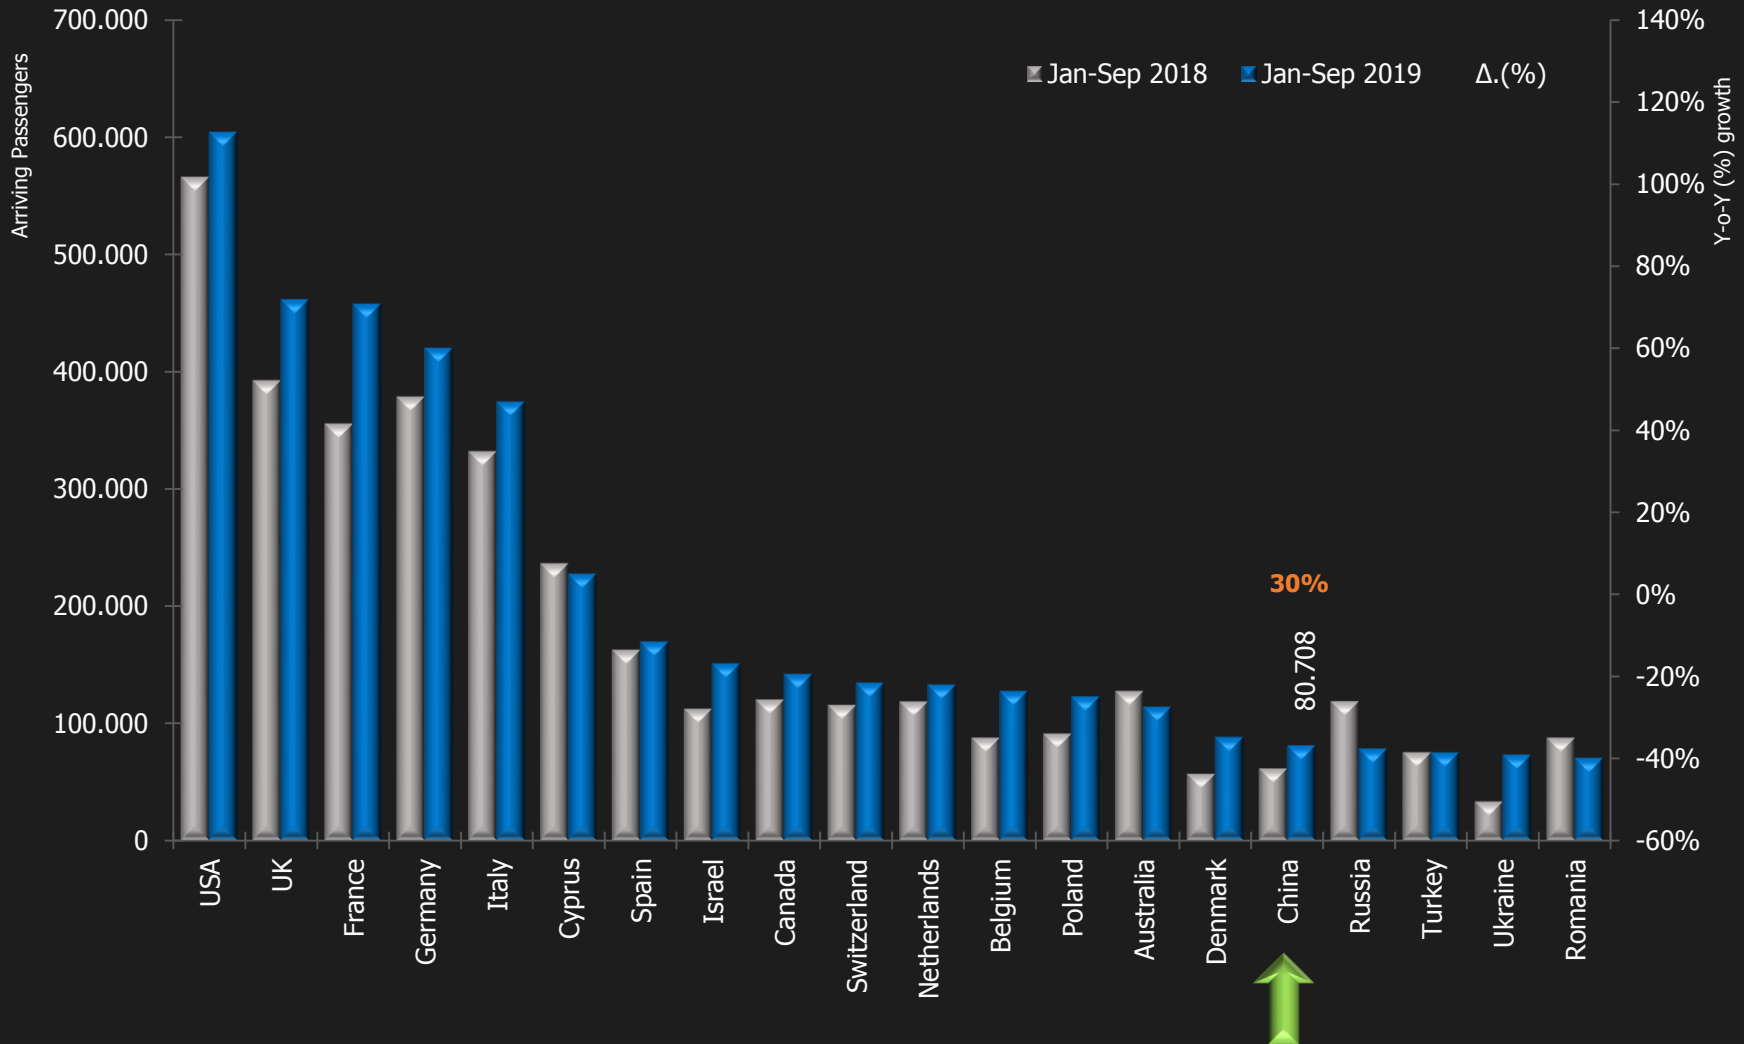

9M 2019 Foreign Int'l Arrivals @ 5,2mio

an impressive growth of 11.8%

China rising to the TOP 16th market for ATH